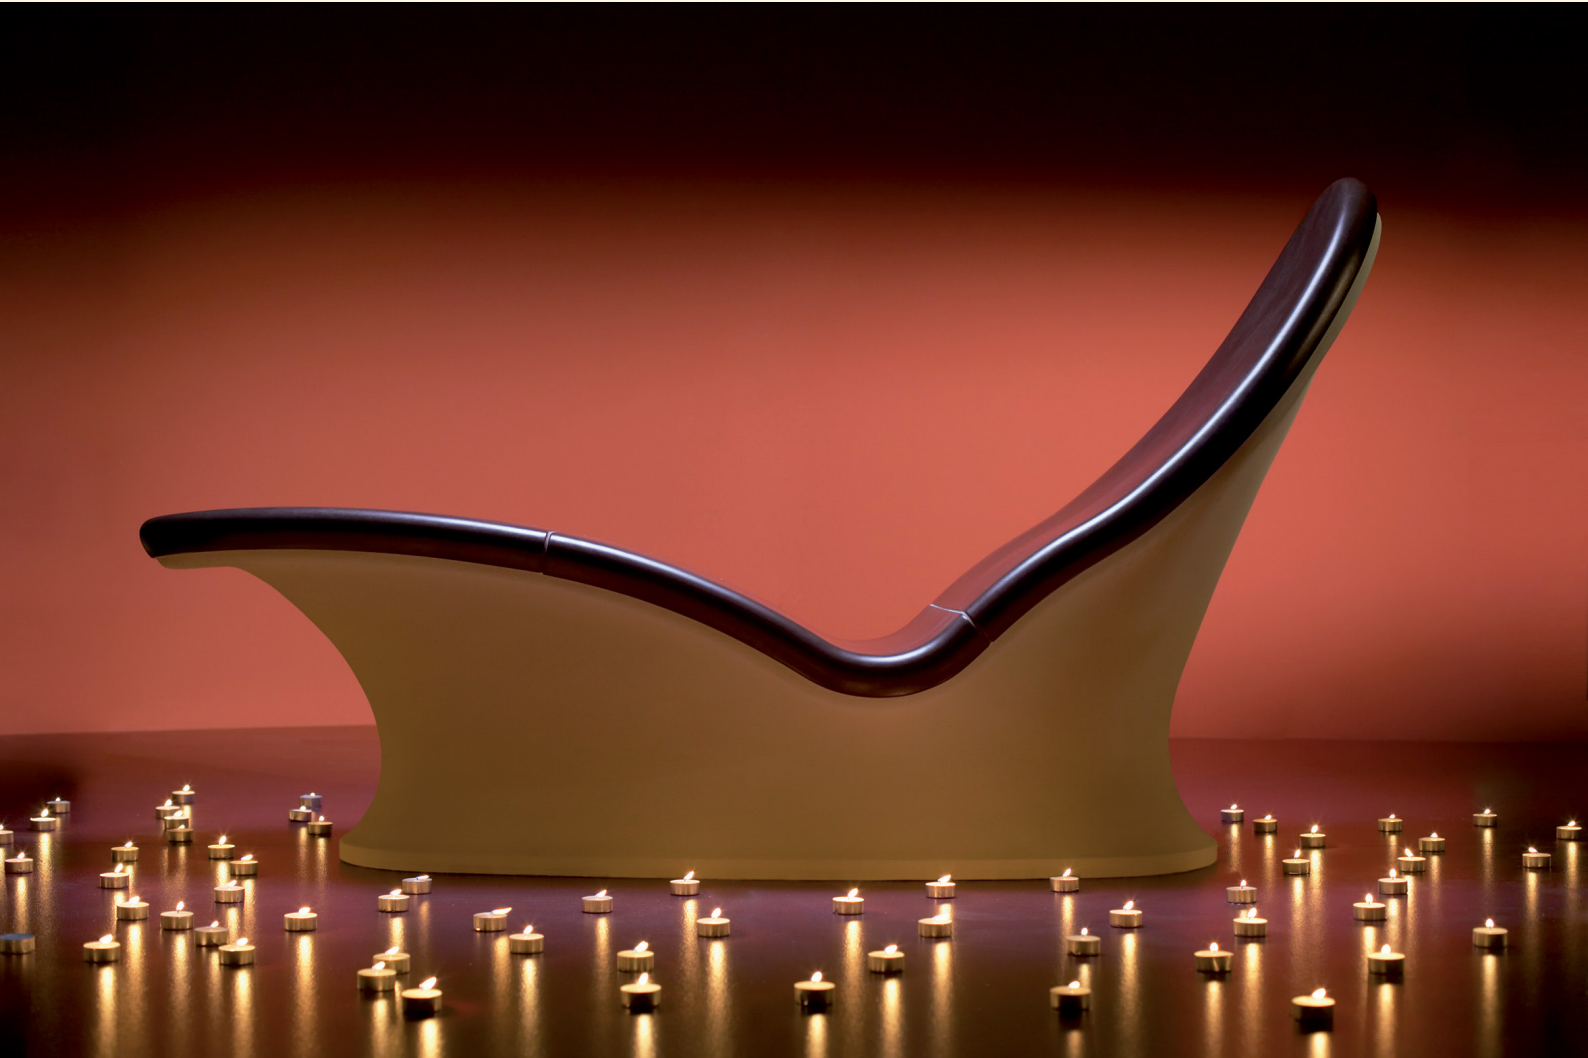

Lounger One

Ceramics: Lounger One
Glaze: umbra
Technique: electric heating

Photo: 6006