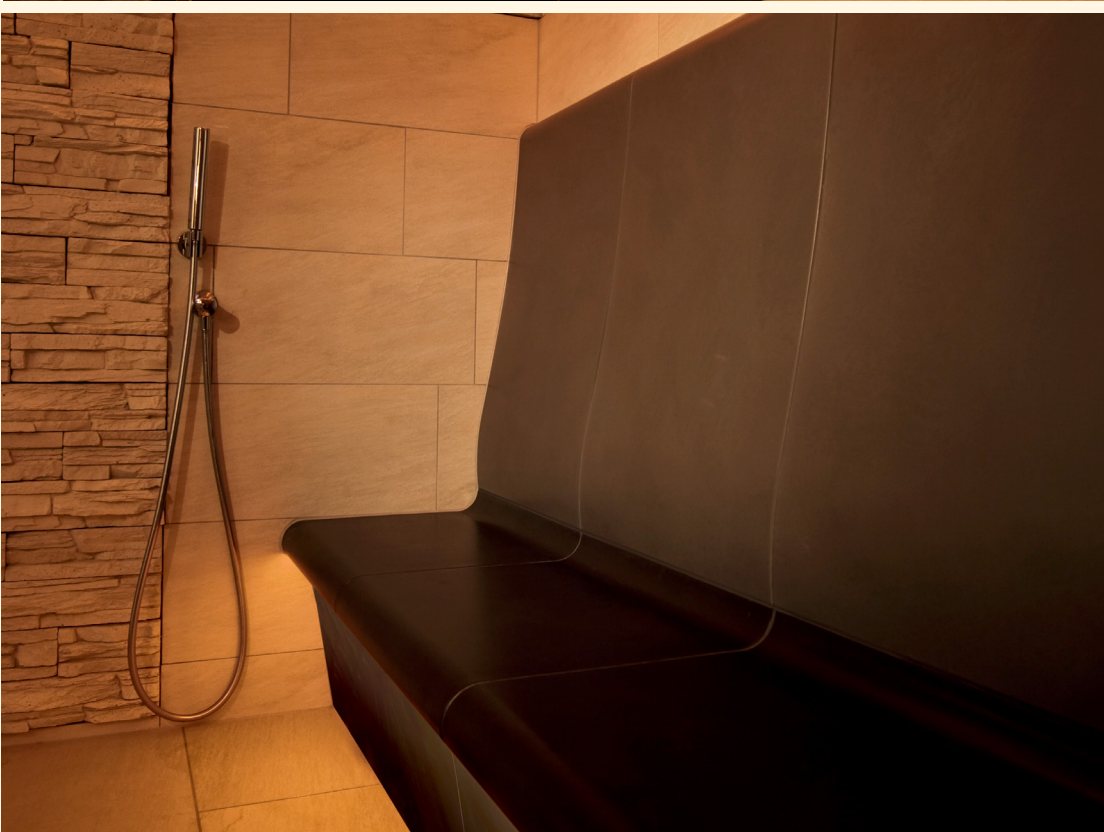

Public Spa wet room

Photo: 6013

Ceramics:
ergonomically shaped
wet room seats
Glaze: lava and graphite