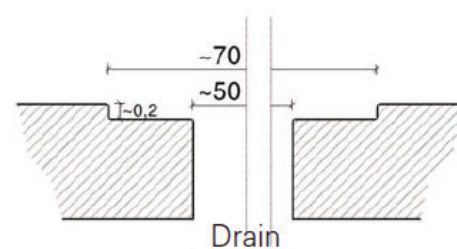

Sommerhuber Foot basin round

The round foot basin is made of heat storing ceramic in one single piece without joints, glazed inside and outside over the entire surface. It has a coning form with a drain located in the middle.

Descriptive size: Ø/H ~ 49/30 cm

Weight: ~ 18 kg

Article no.: 651 263

Available in 18 different glazes.

Please note, for technical reasons this element is not available in 318 outback, 436 sandstone medium, 458 savanna medium and 461 alabaster matt.

- Slip-poor basin floor
- To be mounted directly on the floor with stripes of silicone
- Drain tap to be built on site.
- Optional discharge, with standpipe valve or with hole drilling in the ceramic
- Excl. spillway hole in the ceramic and mounting kit

Measurements in mm

Measurements are nominal sizes.
Measurements in cm

This product is maintenance free.

For proper cleaning please use only cleaning agents with PH value between 5.0 - 9.0. Please use soft cleaning clothes only. Abrasive brushes or high-pressure cleaners could damage the glazed surface.