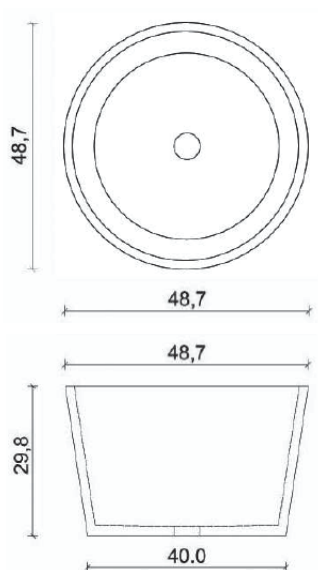

Descriptive size: Ø/H ~ 49/30 cm

Weight: ~ 18 kg

Article no.: 651 263

Available in 18 different glazes.

Please note, for technical reasons this element is not available in 318 outback, 436 sandstone medium, 458 savanna medium and 461 alabaster matt.

Measurements in mm

Measurements are nominal sizes.  
Measurements in cm

This product is maintenance free.

For proper cleaning please use only cleaning agents with PH value between 5.0 - 9.0. Please use soft cleaning clothes only. Abrasive brushes or high-pressure cleaners could damage the glazed surface.