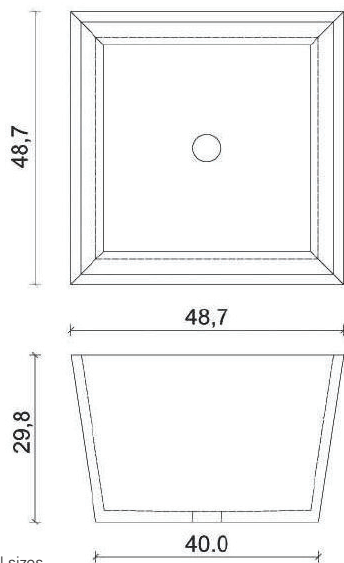

Sommerhuber Foot basin square

The square foot basin is made of heat storing ceramic in one single piece without joints, glazed inside and outside over the entire surface. It has a coning form with a drain located in the middle.

Descriptive size: L/W/H ~ 49/49/30 cm

Weight: ~ 22 kg

Article no.: 651 261

Available in 18 different glazes.

Please note, for technical reasons this element is not available in 318 outback, 436 sandstone medium, 458 savanna medium and 461 alabaster matt.

- Slip-poor basin floor
- To be mounted directly on the floor with stripes of silicone
- Drain tap to be built on site.
- Optional discharge, with standpipe valve or with hole drilling in the ceramic
- Excl. spillway hole in the ceramic and mounting kit

Measurements are nominal sizes.
Measurements in cm