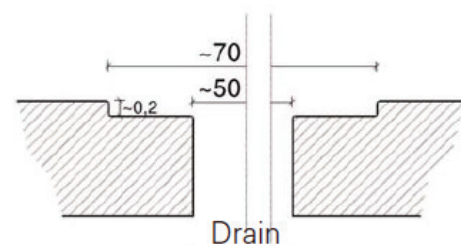

Measurements in mm

This product is maintenance free.

For proper cleaning please use only cleaning agents with PH value between 5.0 - 9.0. Please use soft cleaning clothes only. Abrasive brushes or high-pressure cleaners could damage the glazed surface.