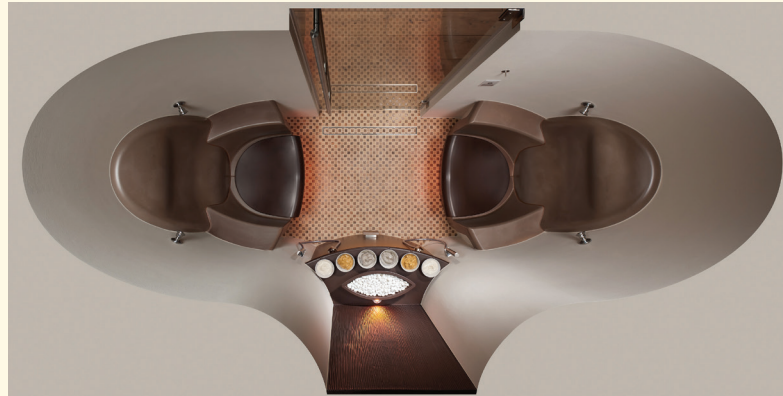

Sommerhuber Healing Clay Spa Console

Console for the Healing Clay Spa in large-scale heat storing ceramics matching the Healing Clay Spa Seats. Consists of a wall ceramic in fluted design, a ceramic shelf with integrated spaces for plastic bowls, a ceramic oval-shaped bowl and ceramic plinth with steam inlet.

Descriptive size: W/L/H ~ 86/36/135 cm
Article no.: 652 011

Delivery in separate components.
Installation in accordance to assembly recommendation.

Available in 18 different glazes.

- EPS sub-construction
 - Incl. ceramic for walls (fluted lengthwise), basin oval 43x17, shelf for 6 plastic bowls, shelf plinth, steam inlet plate
 - Standard width of joints ~ 3 mm
 - Incl. LED light IP65
 - Excl. plastic bowls
 - Excl. cabin and technical equipment
- Min. dimensions cabin: L/W/H ~ 280/144/220 cm