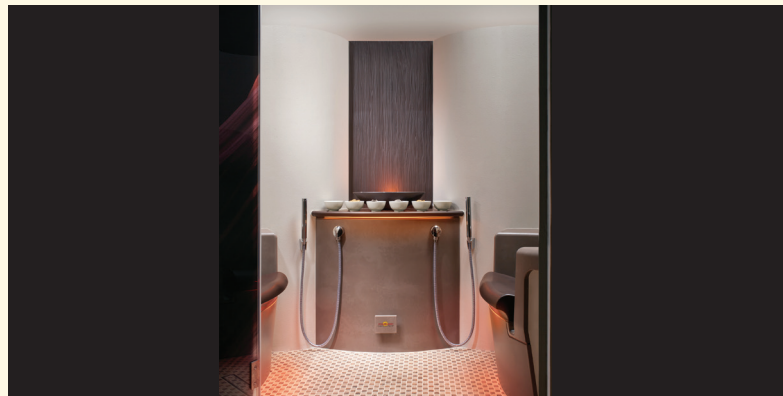

Sommerhuber Healing Clay Spa Console

Console for the Healing Clay Spa in large-scale heat storing ceramics matching the Healing Clay Spa Seats. Consists of a wall ceramic in fluted design, a ceramic shelf with integrated spaces for plastic bowls, a ceramic oval-shaped bowl and ceramic plinth with steam inlet.

Descriptive size: W/L/H ~ 86/36/135 cm
Article no.: 652 011

Delivery in separate components.
Installation in accordance to assembly recommendation.

Available in 18 different glazes.

- EPS sub-construction
 - Incl. ceramic for walls (fluted lengthwise), basin oval 43x17, shelf for 6 plastic bowls, shelf plinth, steam inlet plate
 - Standard width of joints ~ 3 mm
 - Incl. LED light IP65
 - Excl. plastic bowls
 - Excl. cabin and technical equipment
- Min. dimensions cabin: L/W/H ~ 280/144/220 cm