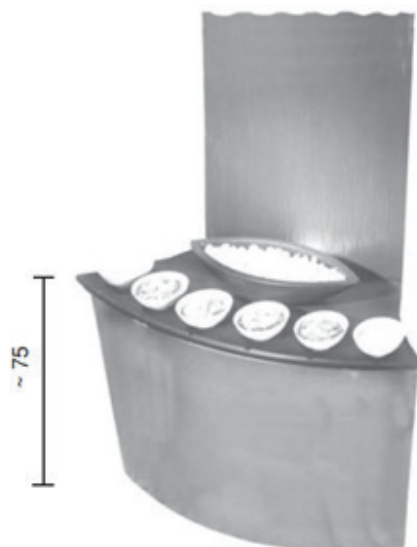

Sommerhuber Healing Clay Spa Console

Console for the Healing Clay Spa in large-scale heat storing ceramics matching the Healing Clay Spa Seats. Consists of a wall ceramic in fluted design, a ceramic shelf with integrated spaces for plastic bowls, a ceramic oval-shaped bowl and ceramic plinth with steam inlet.

Descriptive size: W/L/H ~ 86/36/135 cm
Article no.: 652 011

Delivery in separate components.
Installation in accordance to assembly recommendation.

Available in 18 different glazes.

- EPS sub-construction
 - Incl. ceramic for walls (fluted lengthwise), basin oval 43x17, shelf for 6 plastic bowls, shelf plinth, steam inlet plate
 - Standard width of joints ~ 3 mm
 - Incl. LED light IP65
 - Excl. plastic bowls
 - Excl. cabin and technical equipment
- Min. dimensions cabin: L/W/H ~ 280/144/220 cm